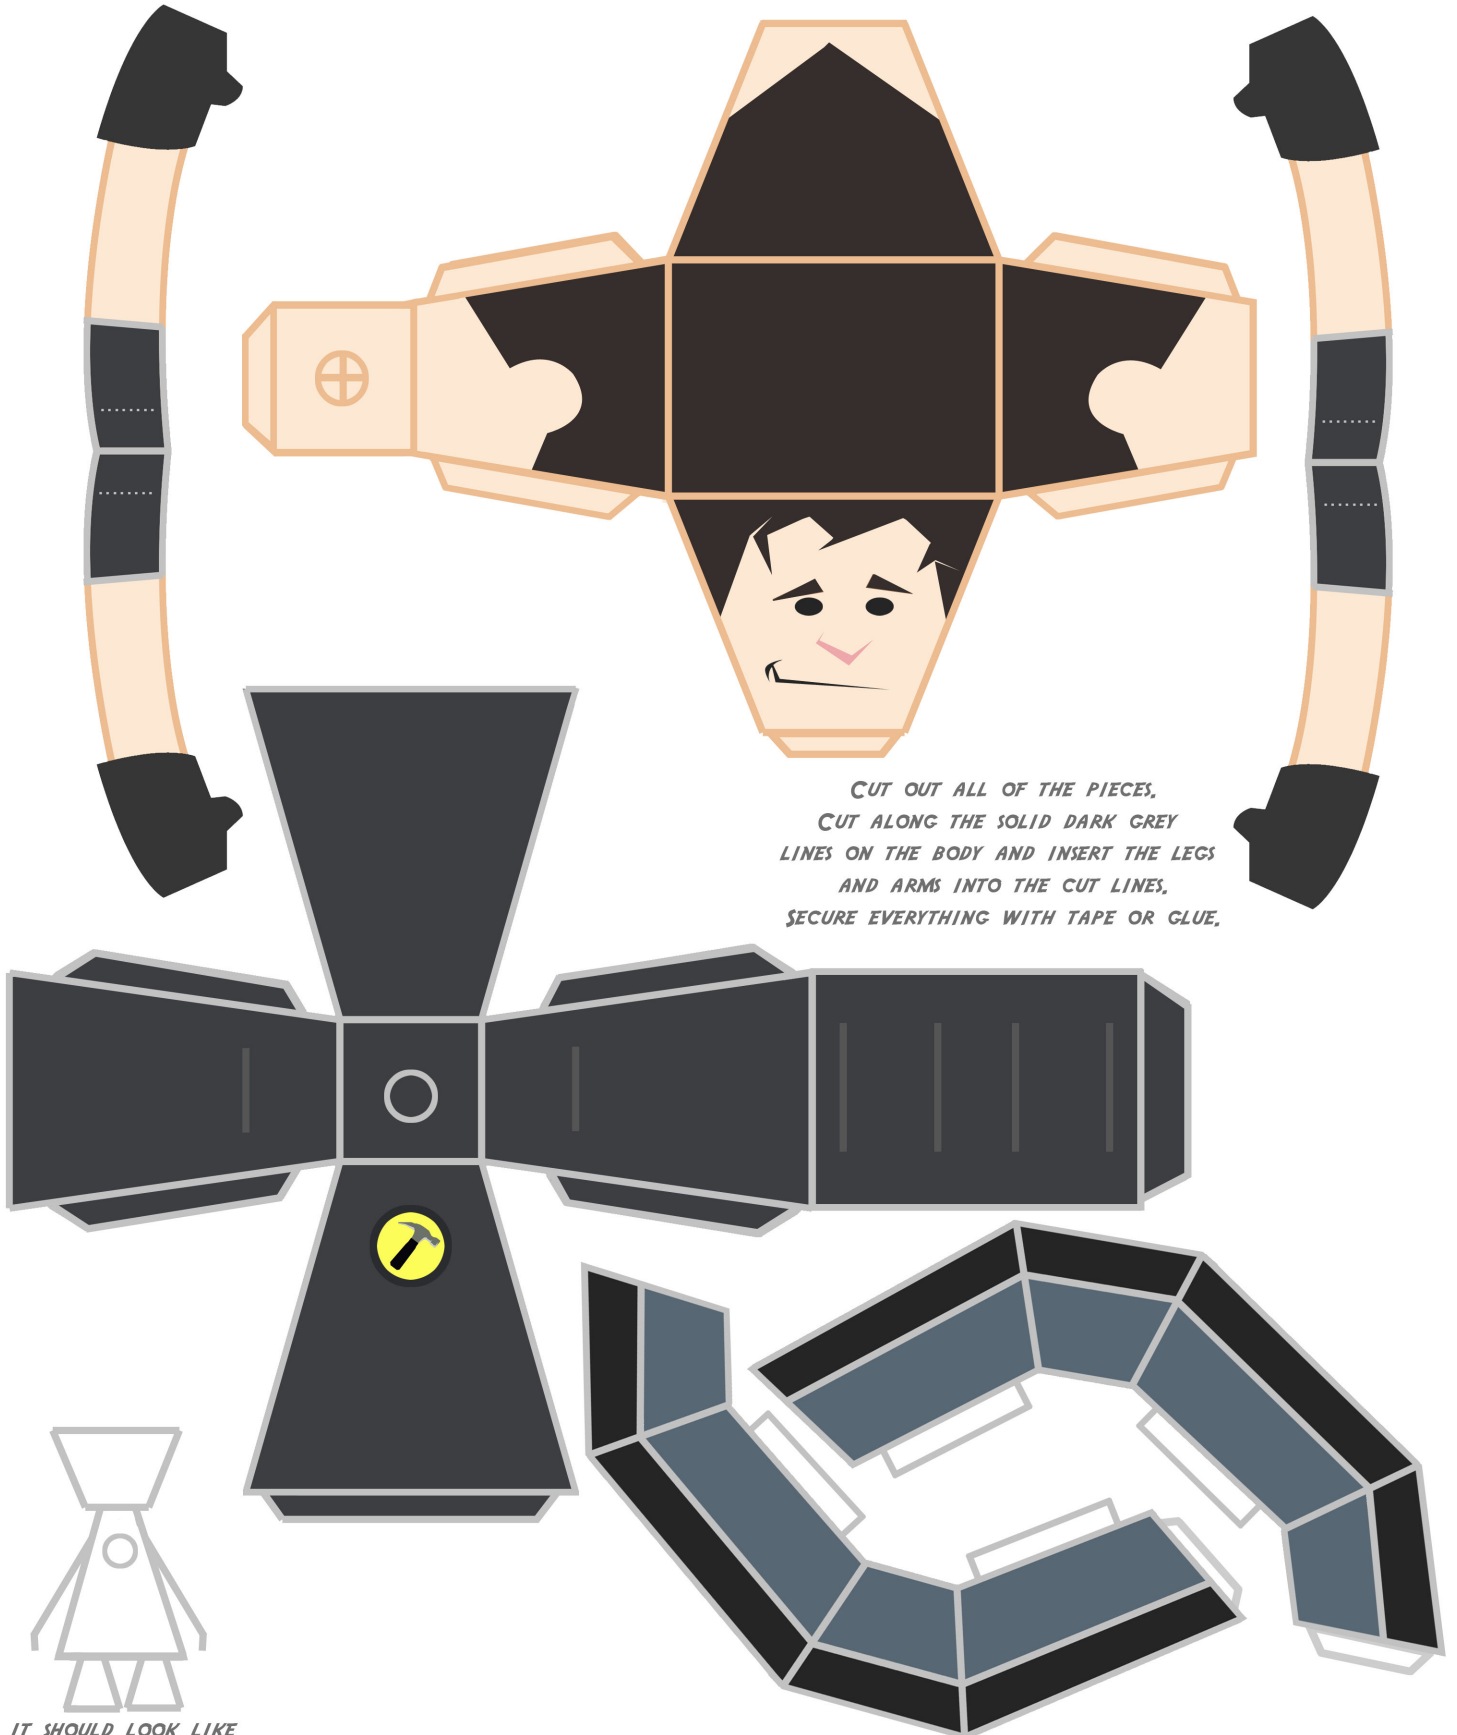

CAPTAIN HAMMER

Design and paper engineering by Spitefuls LLC. Characters, blog, singing-along all by Joss Whedon. Very © and ™ Joss Whedon and not officially endorsed by him... Please don't sue me!

www.drhorrible.com / www.spitefuls.com

*CUT OUT ALL OF THE PIECES,
CUT ALONG THE SOLID DARK GREY
LINES ON THE BODY AND INSERT THE LEGS
AND ARMS INTO THE CUT LINES,
SECURE EVERYTHING WITH TAPE OR GLUE.*

IT SHOULD LOOK LIKE